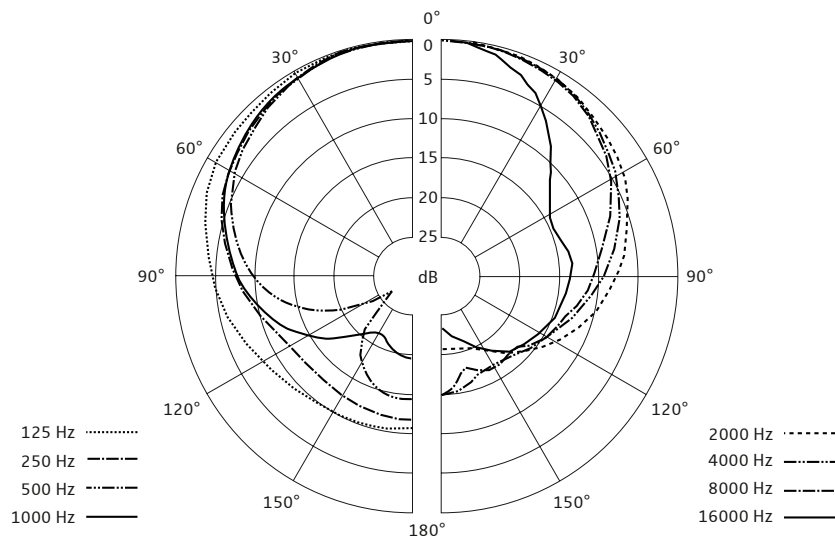

POLAR PATTERN